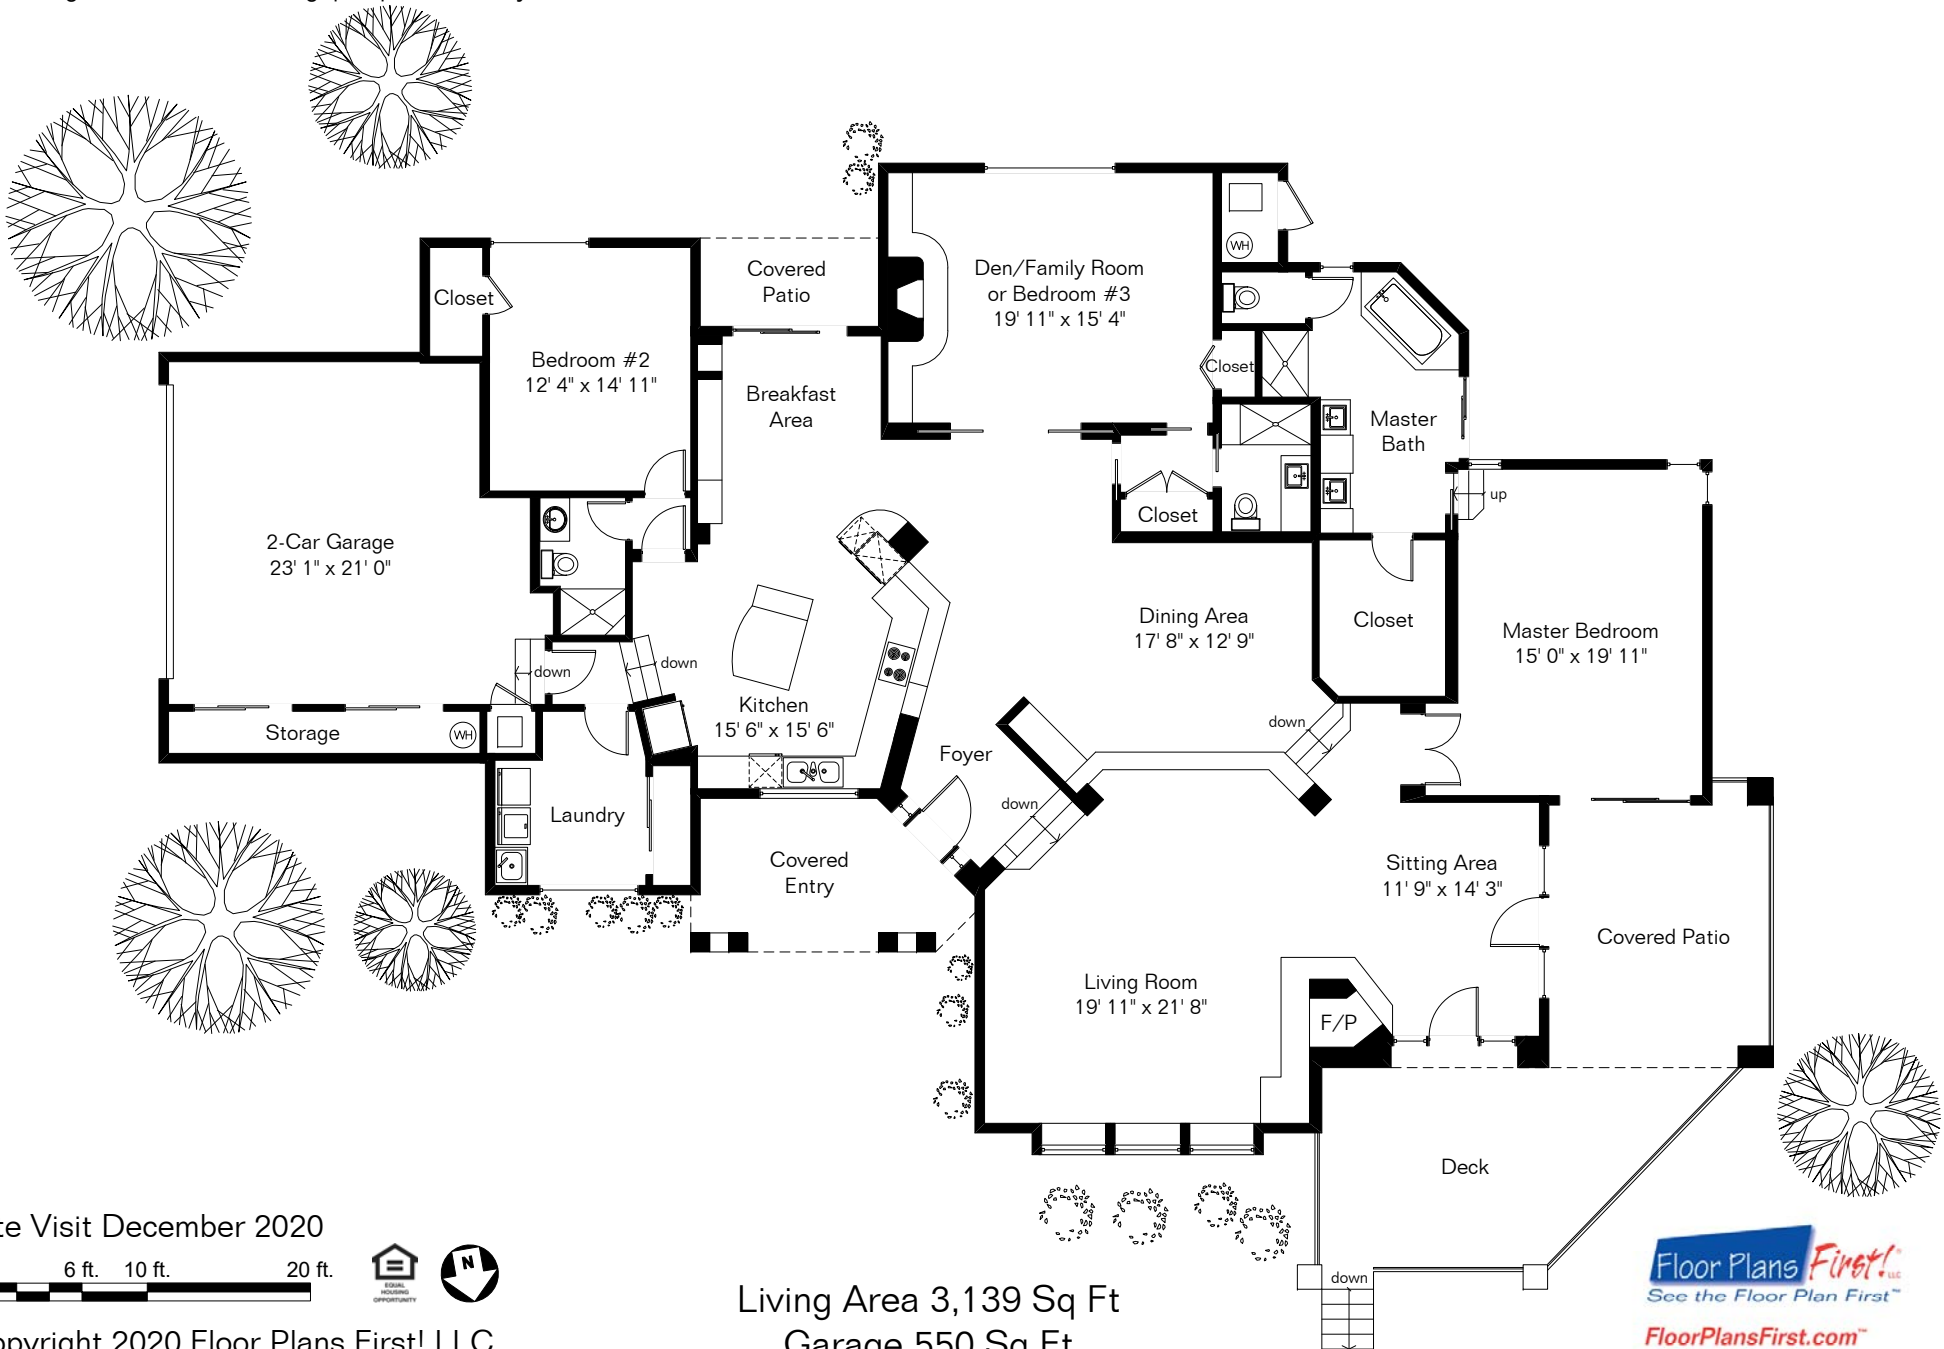

The square footages and room size information are deemed to be reliable but are not guaranteed and should be independently verified. This drawing is for marketing purposes only.

5041 N Camino Sumo

Site Visit December 2020

Copyright 2020 Floor Plans First! LLC
All Rights Reserved.

Living Area 3,139 Sq Ft
Garage 550 Sq Ft

Floor Plans First!
See the Floor Plan First!
FloorPlansFirst.com
(520) 881-1500